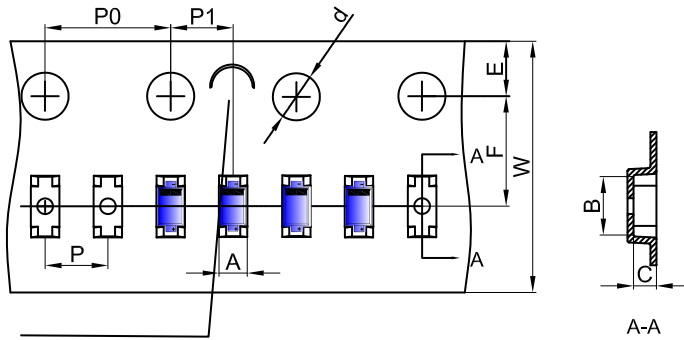

SOD-523 Embossed Carrier Tape

NOTE: TO CAVE 'C' ON CARRIER TAPE PER 120MM

Dimensions are in millimeter											
Pkg type	A	B	C	d	E	F	P0	P	P1	W	
SOD-523	0.9	1.94	0.73	Ø1.50	1.75	3.50	4.00	2.00	2.00	8.00	

SOD-523 Tape Leader and Trailer