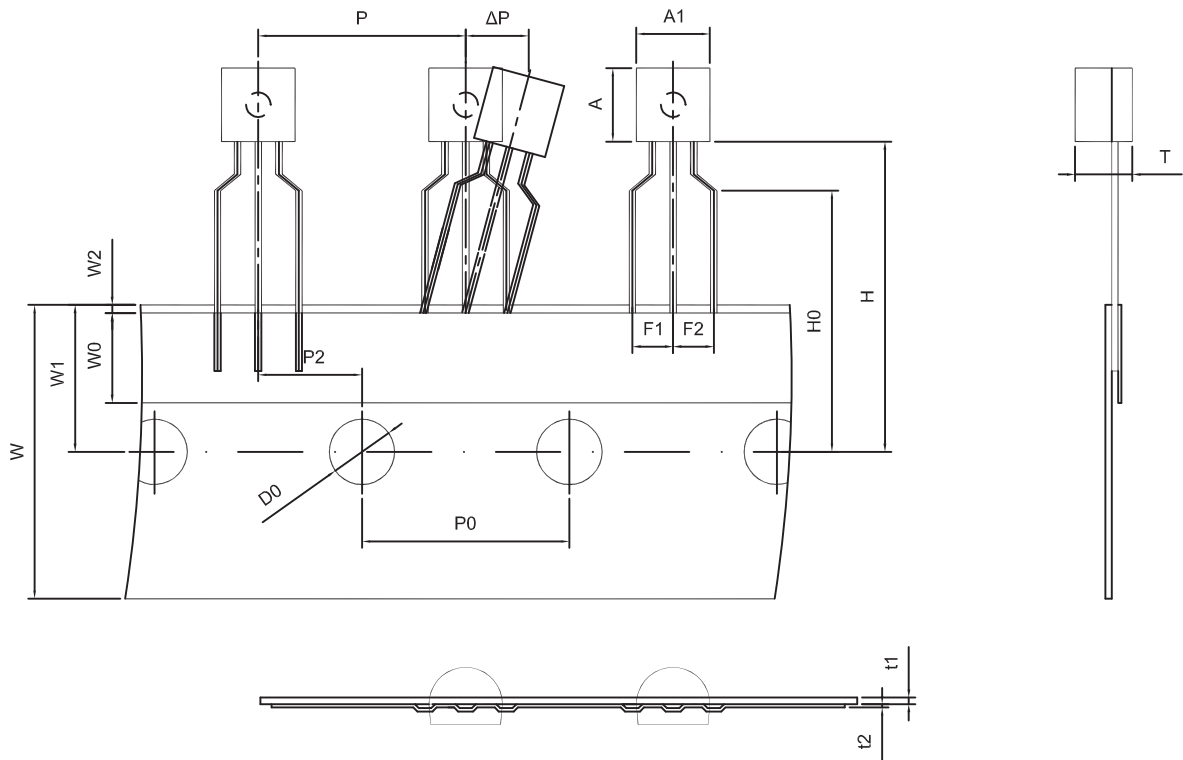

RATINGS AND CHARACTERISTIC CURVES

Typical Characteristics

TO-92 PACKAGE TAPEING DIMENSION

Dimensions are in millimeter								
A1	A	T	P	P0	P2	F1	F2	W
4.5	4.5	3.5	12.7	12.7	6.35	2.5	2.5	18.0
W0	W1	W2	H	H0	D0	t1	t2	ΔP
6.0	9.0	1.0 MAX.	19.0	16.0	4.0	0.4	0.2	0

Package	Box	Box Size(mm)	Carton	Carton Size(mm)
TO-92	2000 pcs	333×162×43	20,000 pcs	350×340×250