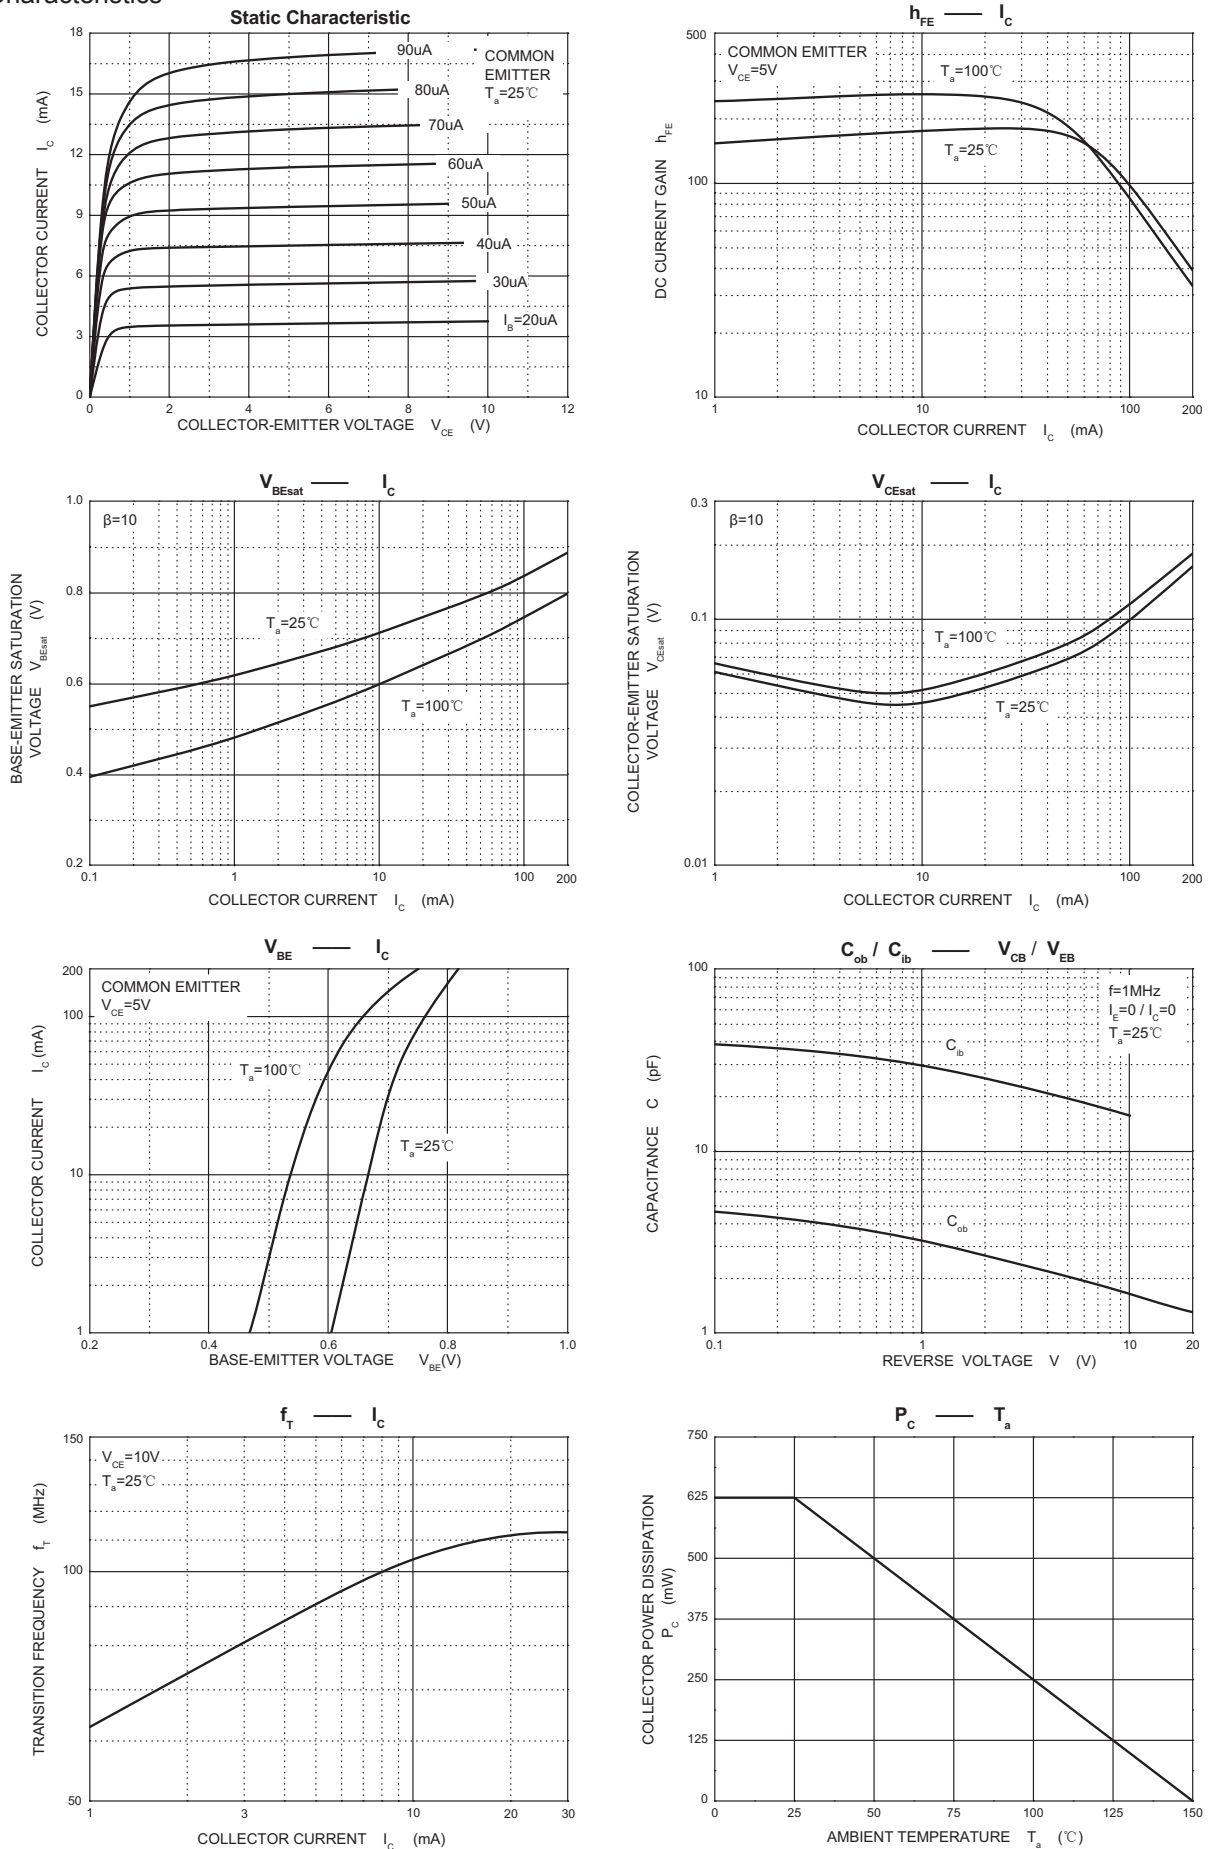

RATINGS AND CHARACTERISTIC CURVES

Typical Characteristics

TO-92 PACKAGE TAPEING DIMENSION

Dimensions are in millimeter								
A1	A	T	P	P0	P2	F1	F2	W
4.5	4.5	3.5	12.7	12.7	6.35	2.5	2.5	18.0
W0	W1	W2	H	H0	D0	t1	t2	ΔP
6.0	9.0	1.0 MAX.	19.0	16.0	4.0	0.4	0.2	0

Package	Box	Box Size(mm)	Carton	Carton Size(mm)
TO-92	2000 pcs	333×162×43	20,000 pcs	350×340×250