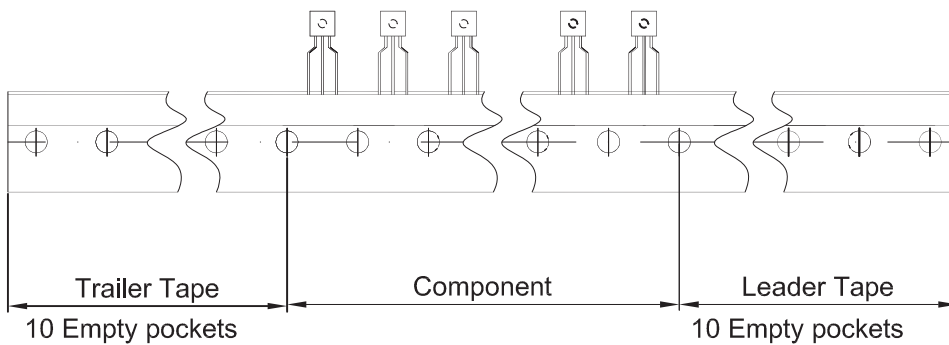

RATINGS AND CHARACTERISTIC CURVES

Typical Characteristics

TO-92 PACKAGE TAPEING DIMENSION

Dimensions are in millimeter								
A1	A	T	P	P0	P2	F1	F2	W
4.5	4.5	3.5	12.7	12.7	6.35	2.5	2.5	18.0
W0	W1	W2	H	H0	D0	t1	t2	ΔP
6.0	9.0	1.0 MAX.	19.0	16.0	4.0	0.4	0.2	0

Package	Box	Box Size(mm)	Carton	Carton Size(mm)
TO-92	2000 pcs	333×162×43	20,000 pcs	350×340×250